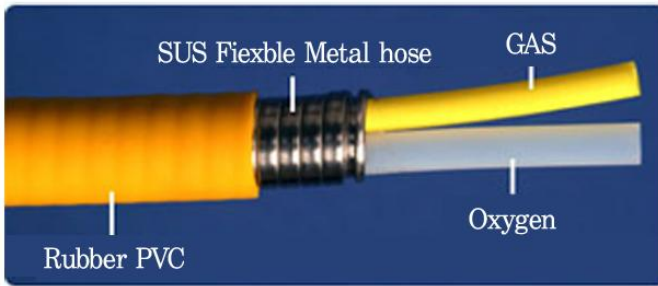

### Our innovations:

- The currently most commonly used twin hose consists of two lines.  
Daehan Technic's single hose makes use of only one line.
- Twin hoses are covered with synthetic PVC, but cutting sparks easily cause holes or in other ways damage the hose. Daehan Technic's single line hoses cannot be damaged by sparks since they are protected by a metal flexible cover and teflon (PTFE).
- Twin hoses twist easily and often get tangled, which makes it uncomfortable upon use. We have developed our single hoses in such a way that they do not twist or get tangled, which will offer greater convenience and safety in the workplace.
- Twin hoses are usually bulky, large tools.  
Our single hose is half the size of the average twin hose will add to its convenience on site, as well as in storage.

# A SINGLE LINE OXYGEN CUTTING HOSE

Product Type

Daehan technic

Type : Single-S

Single-S: Connection between gas cutting torches and hoses through nuts.

커팅기와 호스를 너트로 연결하는 방식